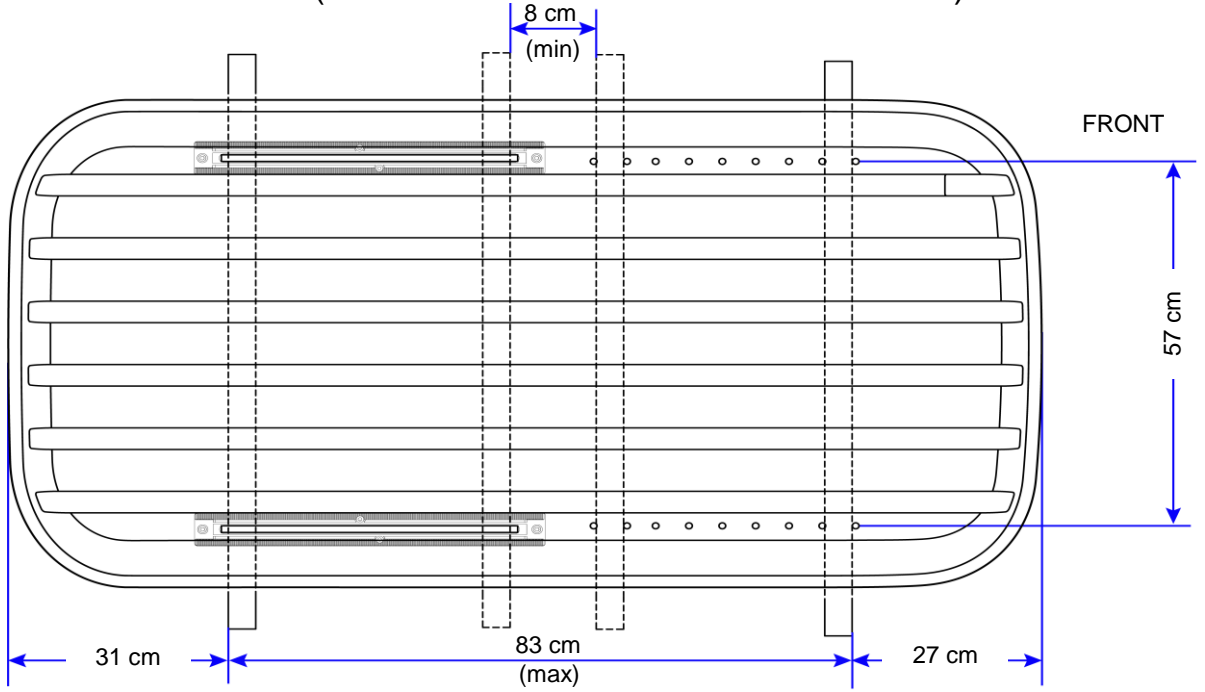

# N22 - U-FIX (ALREADY INCLUDED) FAST FIX (ACCESSORY SOLD SEPARATELY)

REAR

# N22 - T-NUT (ACCESSORY - SOLD SEPARATELY)

REAR