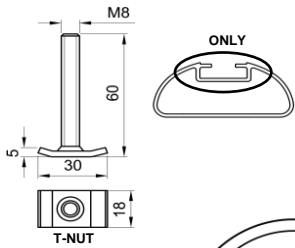

# N22 - U-FIX (ALREADY INCLUDED) FAST FIX (ACCESSORY SOLD SEPARATELY)

REAR

# N22 - T-NUT (ACCESSORY - SOLD SEPARATELY)

REAR